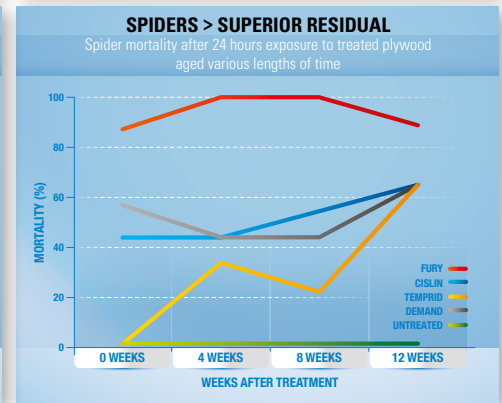

SPEED + LONGER RESIDUAL Power For Complete Household Pest Control

Summary Results Reference Trials: Agrisearch 2010/2013 - Fury 12.5ml/L, Cislin 6ml/L, Temprid 10ml/L, Demand 16ml/L

Fury

120 SC
General Household
Insecticide

Dual power for complete
household pest control