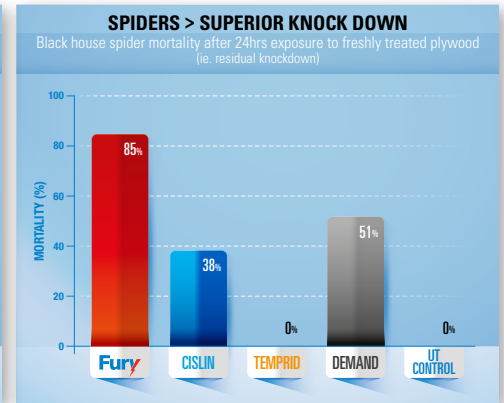

SPEED + LONGER RESIDUAL Power For Complete Household Pest Control

Summary Results Reference Trials: Agrisearch 2010/2013 - Fury 12.5ml/L, Cislin 6ml/L, Temprid 10ml/L, Demand 16ml/L

Fury

120 SC
General Household
Insecticide

Dual power for complete
household pest control