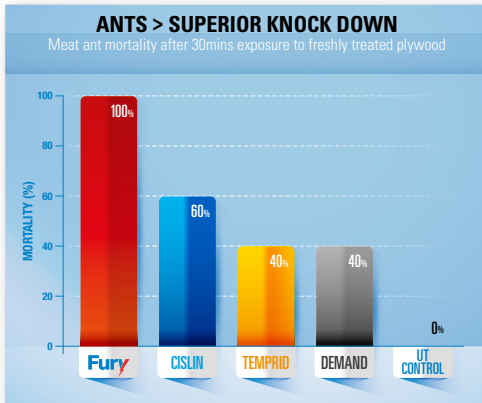

SPEED + LONGER RESIDUAL Power For Complete Household Pest Control

Summary Results Reference Trials: Agrisearch 2010/2013 - Fury 12.5ml/L, Cislin 6ml/L, Temprid 10ml/L, Demand 16ml/L

Fury

120 SC
General Household
Insecticide

Dual power for complete
household pest control