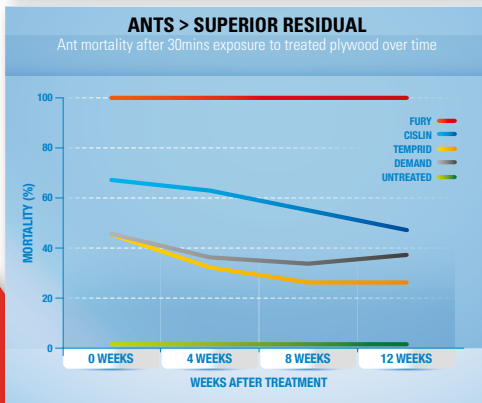

SPEED + LONGER RESIDUAL Power For Complete Household Pest Control

Summary Results Reference Trials: Agrisearch 2010/2013 - Fury 12.5ml/L, Cislin 6ml/L, Temprid 10ml/L, Demand 16ml/L

Fury

120 SC
General Household
Insecticide

Dual power for complete
household pest control