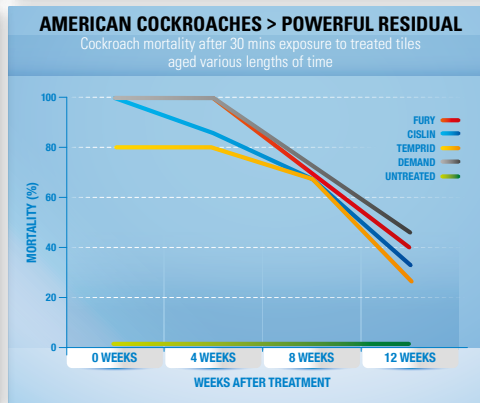

# SPEED + LONGER RESIDUAL Power For Complete Household Pest Control

Summary Results Reference Trials: Agrisearch 2010/2013 - Fury 12.5ml/L, Cislin 6ml/L, Temprid 10ml/L, Demand 16ml/L