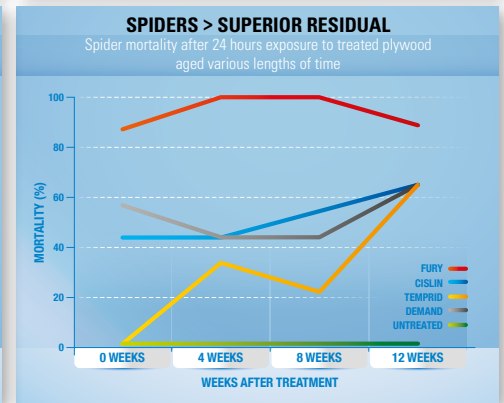

# SPEED + LONGER RESIDUAL Power For Complete Household Pest Control

Summary Results Reference Trials: Agrisearch 2010/2013 - Fury 12.5ml/L, Cislin 6ml/L, Temprid 10ml/L, Demand 16ml/L