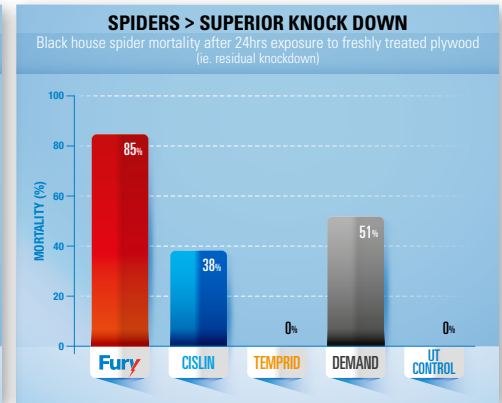

Fury 120 SC also proved to be more powerful when it came to getting heavy pest infestations under control.

The power of Fury's superior initial knock down will impress your customers.

Use only as directed.

Summary Results Reference Trials: Agrisearch 2010/2013 - Fury 12.5ml/L, Cislin 6ml/L, Temprid 10ml/L, Demand 16ml/L

Fury

120 SC
General Household
Insecticide

Dual power for complete
household pest control