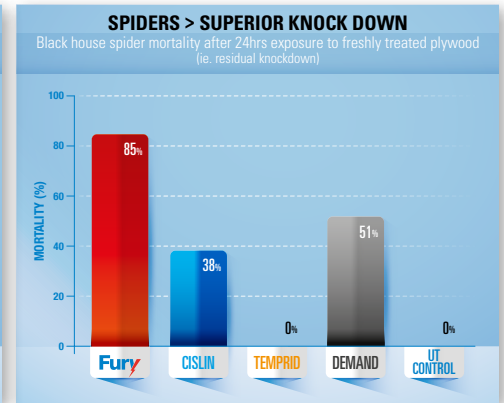

A better bottom line for your business. In laboratory tests Fury 120 SC outperformed the current leading brands in fast acting control of ants, cockroaches and spiders.

Fury 120 SC goes further, eradicating flies, mosquitoes, midges, silverfish, fleas, clothes moths, papernest wasps and bed bugs

Fury 120 SC also proved to be more powerful when it came to getting heavy pest infestations under control.

The power of Fury's superior initial knock down will impress your customers.

Use only as directed.

The application of Fury 120 SC must always be carried out by a licensed pest manager and only used as directed.

Fury
120 SC
General Household
Insecticide

SPEED + LONGER RESIDUAL Power For Complete Household Pest Control

Summary Results Reference Trials: Agrisearch 2010/2013 - Fury 12.5ml/L, Cislin 6ml/L, Temprid 10ml/L, Demand 16ml/L

Fury

120 SC
General Household
Insecticide

Dual power for complete
household pest control