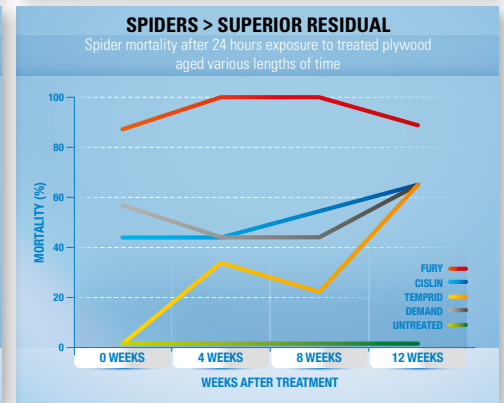

SPEED + LONGER RESIDUAL Power For Complete Household Pest Control

Summary Results Reference Trials: Agrisearch 2010/2013 - Fury 12.5ml/L, Cislin 6ml/L, Temprid 10ml/L, Demand 16ml/L

Fury

120 SC
General Household
Insecticide

Dual power for complete
household pest control