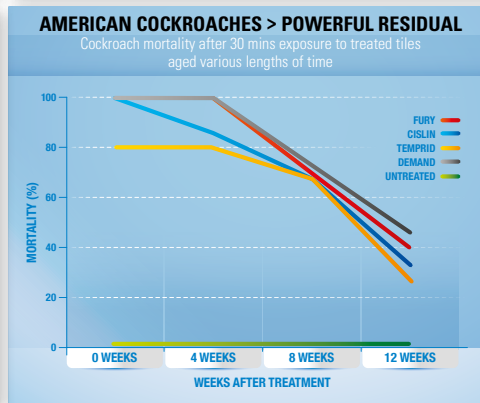

SPEED + LONGER RESIDUAL Power For Complete Household Pest Control

Summary Results Reference Trials: Agrisearch 2010/2013 - Fury 12.5ml/L, Cislin 6ml/L, Temprid 10ml/L, Demand 16ml/L

Fury

120 SC
General Household
Insecticide

Dual power for complete
household pest control