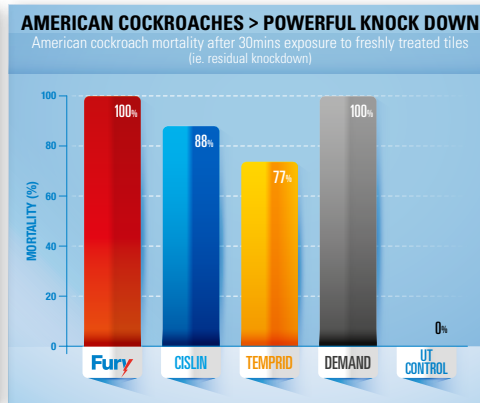

SPEED + LONGER RESIDUAL Power For Complete Household Pest Control

Summary Results Reference Trials: Agrisearch 2010/2013 - Fury 12.5ml/L, Cislin 6ml/L, Temprid 10ml/L, Demand 16ml/L

Fury

120 SC
General Household
Insecticide

Dual power for complete
household pest control