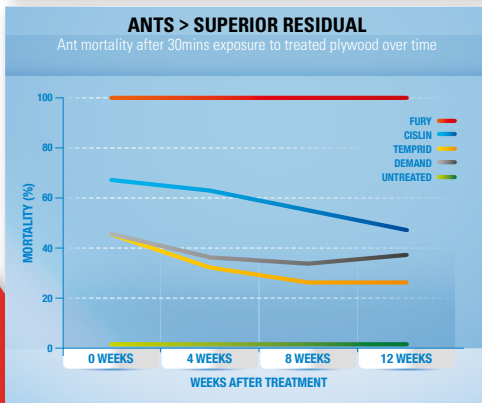

Fury 120 SC also proved to be more powerful when it came to getting heavy pest infestations under control.

The power of Fury's superior initial knock down will impress your customers.

Use only as directed.

The application of Fury 120 SC must always be carried out by a licensed pest manager and only used as directed.

Fury
120 SC
General Household
Insecticide

SPEED + LONGER RESIDUAL Power For Complete Household Pest Control

Summary Results Reference Trials: Agrisearch 2010/2013 - Fury 12.5ml/L, Cislin 6ml/L, Temprid 10ml/L, Demand 16ml/L

Fury

120 SC
General Household
Insecticide

Dual power for complete
household pest control