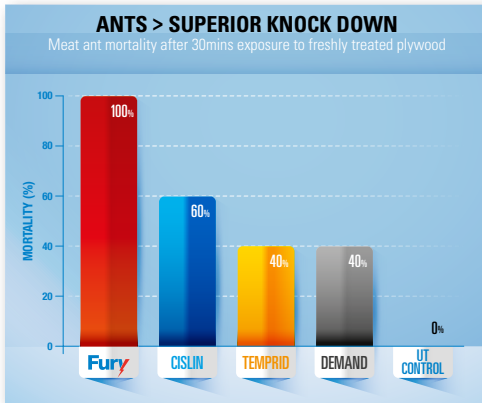

A better bottom line for your business. In laboratory tests Fury 120 SC outperformed the current leading brands in fast acting control of ants, cockroaches and spiders.

Fury 120 SC goes further, eradicating flies, mosquitoes, midges, silverfish, fleas, clothes moths, papernest wasps and bed bugs

Fury 120 SC also proved to be more powerful when it came to getting heavy pest infestations under control.

The power of Fury's superior initial knock down will impress your customers.

Use only as directed.

The application of Fury 120 SC must always be carried out by a licensed pest manager and only used as directed.

Fury
120 SC
General Household
Insecticide

SPEED + LONGER RESIDUAL Power For Complete Household Pest Control

Summary Results Reference Trials: Agrisearch 2010/2013 - Fury 12.5ml/L, Cislin 6ml/L, Temprid 10ml/L, Demand 16ml/L

Fury

120 SC
General Household
Insecticide

Dual power for complete
household pest control